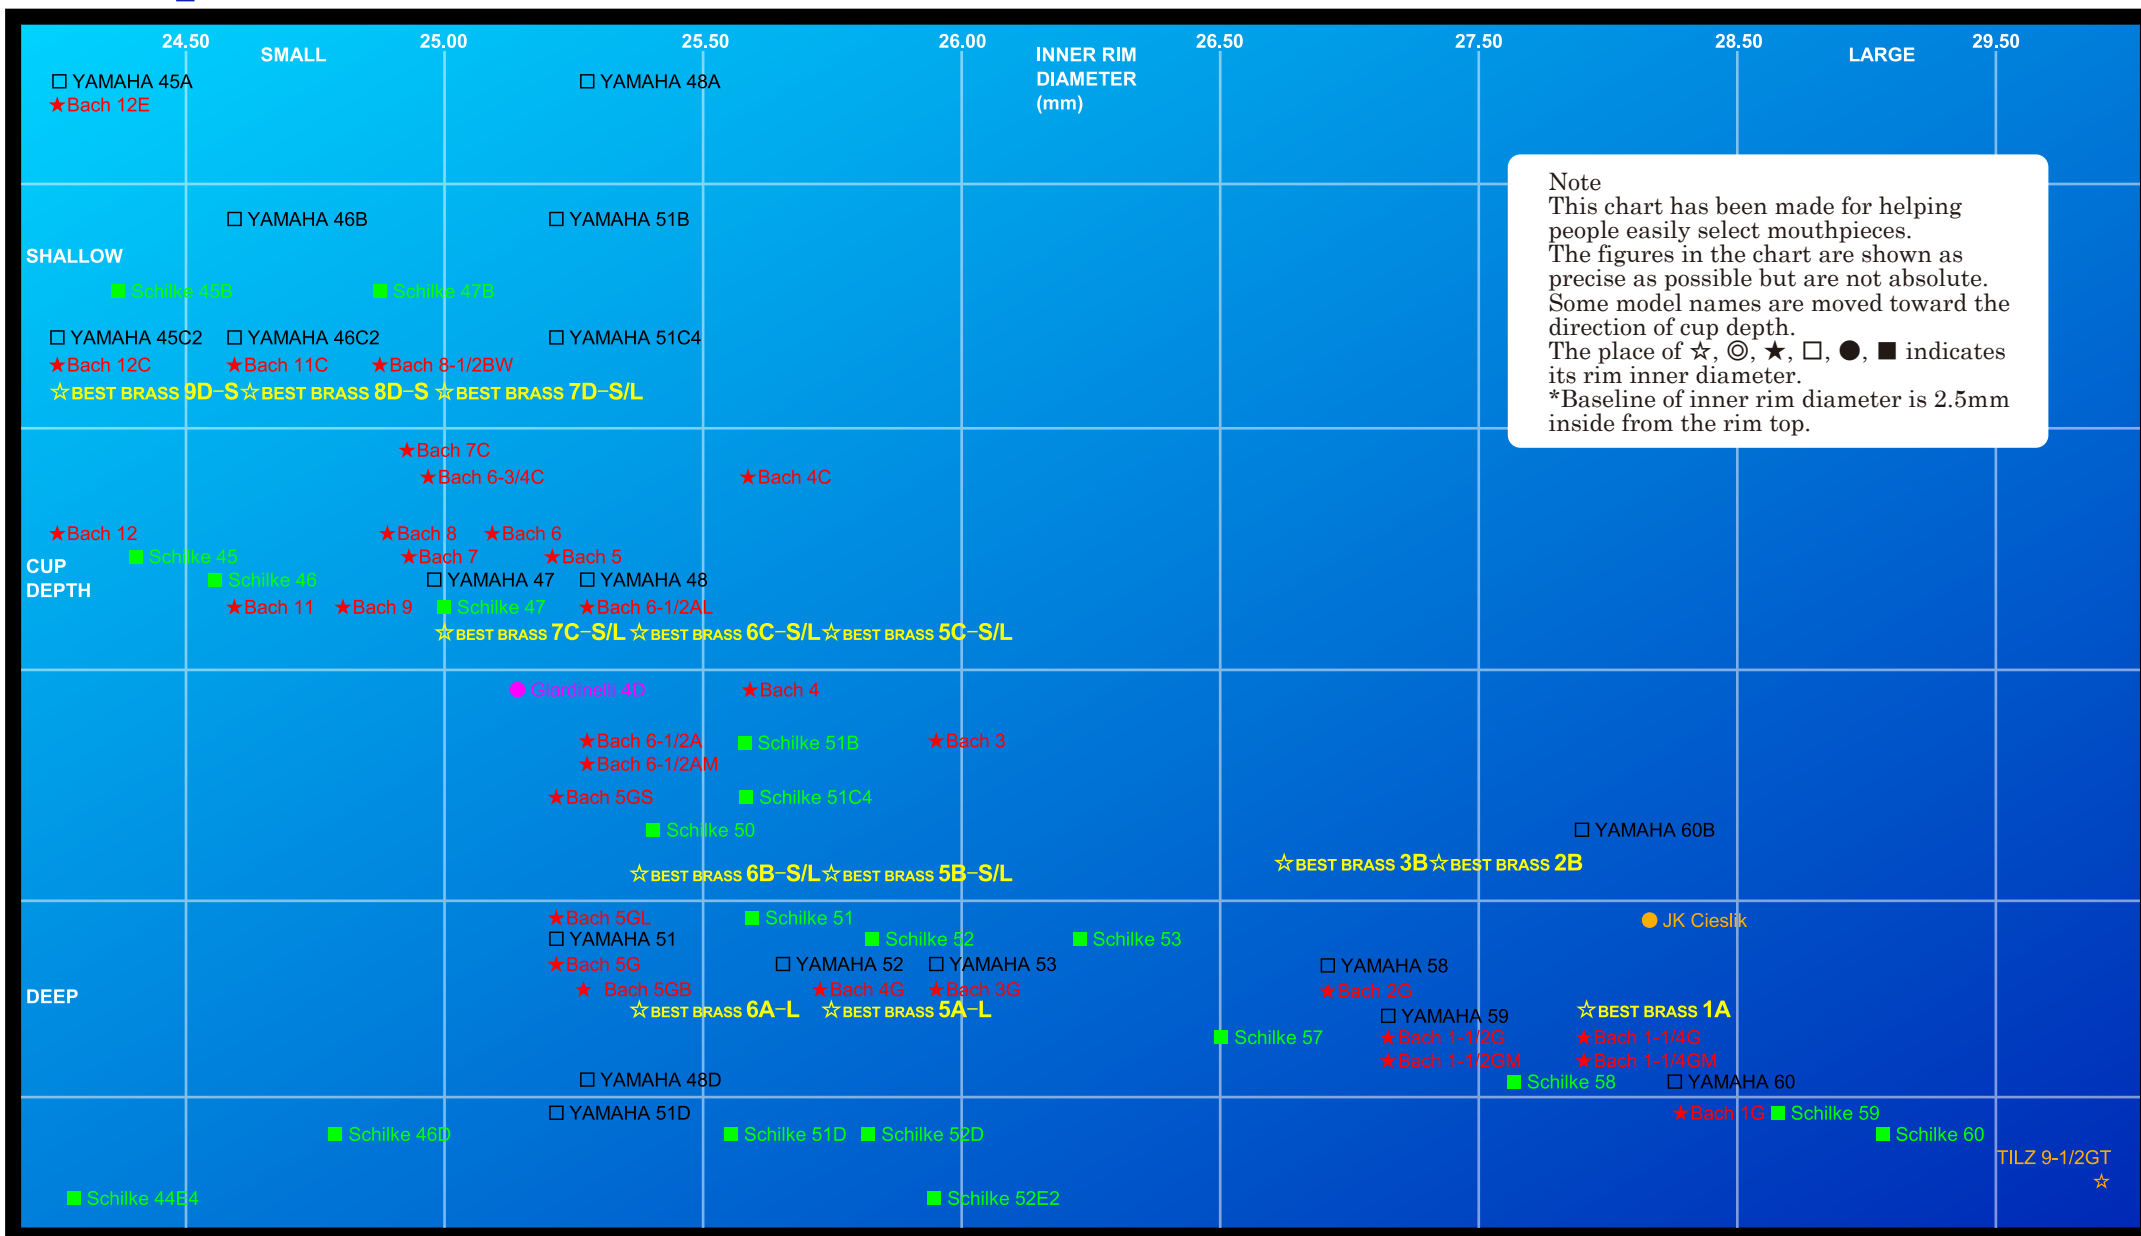

Trombone Mouthpiece Comparison Chart

Note
 This chart has been made for helping people easily select mouthpieces. The figures in the chart are shown as precise as possible but are not absolute. Some model names are moved toward the direction of cup depth. The place of ☆, ◎, ★, □, ●, ■ indicates its rim inner diameter. *Baseline of inner rim diameter is 2.5mm inside from the rim top.